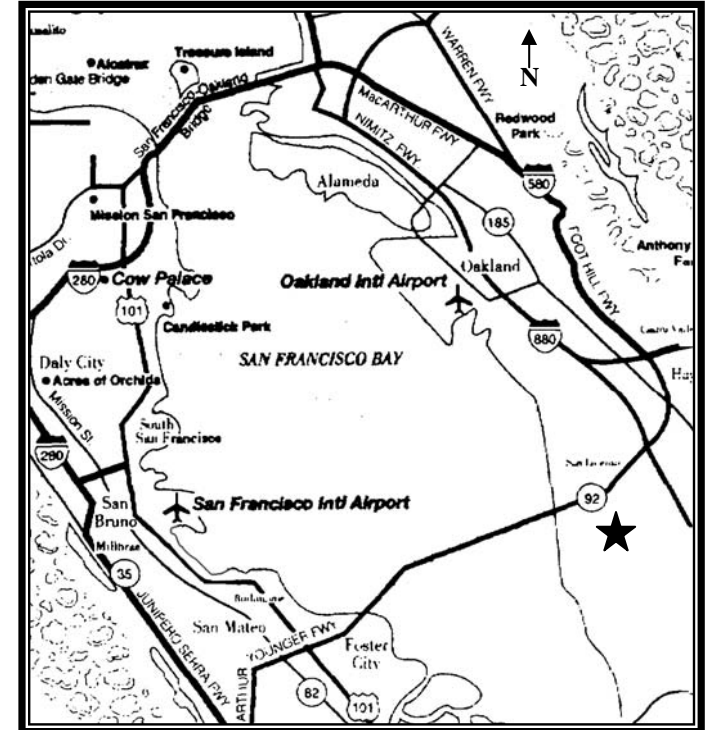

ARADIGM

← W
SAN MATEO BRIDGE

HIGHWAY 92

CLAWITER/EDEN LANDING ROAD EXIT
(same name from either direction)

E →
HAYWARD

POINT EDEN WAY

EDEN LANDING ROAD

TRUST WAY

CORPORATE ADDRESS

3929 Point Eden Way
Hayward, CA 94545
(510) 265-9000
Fax: (510) 265-0277

ARADIGM CORPORATION

From Oakland Airport to Aradigm using 880 South

- ◇ Take Highway 880 South to Highway 92. Exit toward the San Mateo Bridge going westbound.
- ◇ Take the Clawiter/Eden Landing Road exit.
- ◇ When you come to a 4-way stop sign make a left and go over the freeway (Highway 92).
- ◇ You will come to another 4-way stop sign. Continue through, then make your first right onto Point Eden Way. Pull into the first drive way on the right side.

From San Francisco Airport to Aradigm using 101 South

- ◇ Take Highway 101 South to Highway 92 Hayward/San Mateo Bridge.
- ◇ Go over the San Mateo Bridge
- ◇ Take the Clawiter/Eden Landing Road exit.
- ◇ When you come to a 4-way stop sign make a right (this will be Eden Landing Road).
- ◇ Make another right on Point Eden Way. Pull into the first drive way on the right side.

From Downtown San Francisco to Aradigm using 880 South

- ◇ Take Highway 101 North and go over the Bay Bridge.
- ◇ Take Highway 880 South (to San Jose).
- ◇ Take Highway 92 (San Mateo Bridge).
- ◇ Take the Clawiter/Eden Landing Road exit.
- ◇ When you come to a 4-way stop sign make a left and go over the freeway (Highway 92).
- ◇ You will come to another 4-way stop sign. Continue through, then make your first right onto Point Eden Way. Pull into the first drive way on the right side.